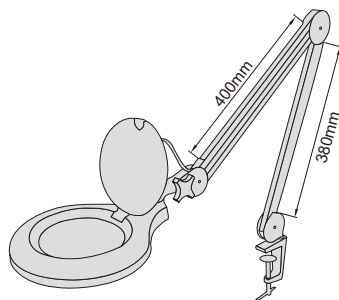

TABLE MAGNIFIER WITH ILLUMINATION CODE 7517-3D

- Four steps brightness adjustment
- LED illumination, working life 20000h
- Resin lens

SPECIFICATION

Magnification	1.75X
Diopter	3D
Lens diameter	Ø125mm
Illumination	power: 3W, illumination: 260lm
Power supply	power adapter 12V, 1A

TABLE MAGNIFIERS WITH ILLUMINATION

- LED illumination, working life 20000h
- Resin lens

SPECIFICATION

Code	7520-320D	7521-3D
Magnification	two magnifications 1.75X/6X	1.75X
Diopter	3D/20D	3D
Lens dimension	160×127mm	Ø126mm
Illumination	power: 6W, illumination: 550lm	
Power supply	power adapter 12V, 1A	

7520-320D

7521-3D

- LED illumination, working life 20000h

SPECIFICATION

Magnification	2.25X
Diopter	5D
Lens diameter	Ø122mm
Illumination	power: 7W, illumination: 420lm
Power supply	100~240V, 50~60Hz

TABLE MAGNIFIER WITH ILLUMINATION CODE 7516-5D

Code	Size of mirror	Length
7160-1	Ø32mm	178~515mm
7160-2	50x90mm	330~490mm