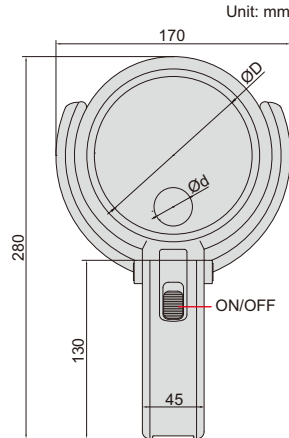

- Two magnifications
- LED illumination
- Powered by 2 pcs AAA batteries (included)
- Resin lens

Code	Magnification	Lens size
7518-26	2X/6X	90x55mm

MAGNIFIER WITH ILLUMINATION

- Handheld and desk-type use
- Two magnifications
- LED illumination
- Powered by 2xAA batteries (included)
- Resin lens

Code	Magnification	Lens diameter (ØD)
7519-26	2X/6X	90mm

THREE WAYS MAGNIFIER WITH ILLUMINATION

- Resin lens
- Powered by 2xAA batteries (included) or power adapter (110~240V, 50~60Hz)

three ways use

Code	Magnification	Lens diameter (ØD/Ød)
7512-1	2X/4X	Ø120mm/Ø28mm

adjustable holder angle

moveable lens for focus

2 pcs LED

TELESCOPING INSPECTION MIRRORS

- Inspect hidden areas
- Rotation of the mirror: 360°
- Length of handle is adjustable, handle is made of stainless steel

Code	Size of mirror	Length
7160-1	Ø32mm	178~515mm
7160-2	50x90mm	330~490mm