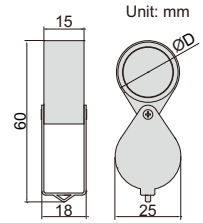

7516-5D

FOLDING MAGNIFIER

- Glass lens

Code	Magnification	Lens diameter (ØD)
7511-8	10X	Ø21mm

7511-8

FOLDING MAGNIFIER WITH ILLUMINATION

2 pcs LED

- Resin lens
- Powered by 3xLR927 batteries (included)

Code	Magnification	Lens diameter (ØD)
7515-10	10X	Ø21mm

7515-10

FOLDING MAGNIFIER WITH ILLUMINATION

closed

LED lights up when opened

- Resin lens
- Powered by 2xCR1620 batteries (included)
- LED lights up automatically when opened

Code	Magnification	Lens diameter (ØD)
7514-1	2.5X	Ø45mm

7514-1

MAGNIFIER WITH ILLUMINATION

- Glass lens
- Powered by 3xAG7 batteries
- 3 pcs LED and 3 pcs UV
- Base with scale, graduation: 0.5mm, 1/16"

base with scale

Code	Size of mirror	Length
7160-1	Ø32mm	178~515mm
7160-2	50x90mm	330~490mm