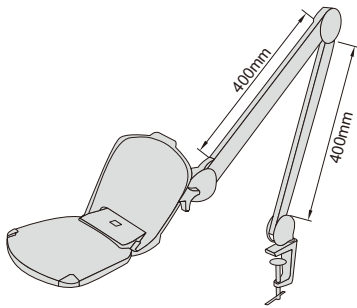

TABLE MAGNIFIER WITH ILLUMINATION CODE 7517-3D

- Four steps brightness adjustment
- LED illumination, working life 20000h
- Resin lens

SPECIFICATION

Magnification	1.75X
Diopter	3D
Lens diameter	Ø125mm
Illumination	power: 3W, illumination: 260lm
Power supply	power adapter 12V, 1A

TABLE MAGNIFIERS WITH ILLUMINATION

- LED illumination, working life 20000h
- Resin lens

SPECIFICATION

Code	7520-320D	7521-3D
Magnification	two magnifications 1.75X/6X	1.75X
Diopter	3D/20D	3D
Lens dimension	160×127mm	Ø126mm
Illumination	power: 6W, illumination: 550lm	
Power supply	power adapter 12V, 1A	

7520-320D

7521-3D

- LED illumination, working life 20000h

SPECIFICATION

Magnification	2.25X
Diopter	5D
Lens diameter	Ø122mm
Illumination	power: 7W, illumination: 420lm
Power supply	100~240V, 50~60Hz

TABLE MAGNIFIER WITH ILLUMINATION CODE 7516-5D