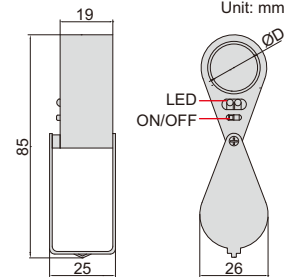

7516-5D

FOLDING MAGNIFIER

- Glass lens

Code	Magnification	Lens diameter (ØD)
7511-8	10X	Ø21mm

7511-8

FOLDING MAGNIFIER WITH ILLUMINATION

2 pcs LED

- Resin lens
- Powered by 3xLR927 batteries (included)

Code	Magnification	Lens diameter (ØD)
7515-10	10X	Ø21mm

7515-10

FOLDING MAGNIFIER WITH ILLUMINATION

closed

LED lights up when opened

- Resin lens
- Powered by 2xCR1620 batteries (included)
- LED lights up automatically when opened

Code	Magnification	Lens diameter (ØD)
7514-1	2.5X	Ø45mm

7514-1

MAGNIFIER WITH ILLUMINATION

- Glass lens
- Powered by 3xAG7 batteries
- 3 pcs LED and 3 pcs UV
- Base with scale, graduation: 0.5mm, 1/16"

base with scale

Code	Size of mirror	Length
7160-1	Ø32mm	178~515mm
7160-2	50x90mm	330~490mm