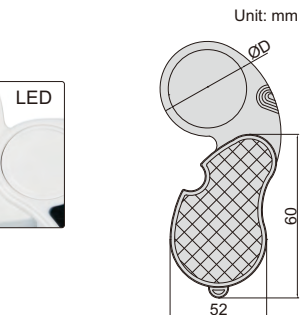

Code	Magnification	Lens diameter (ØD)
7515-10	10X	Ø21mm

7515-10

FOLDING MAGNIFIER WITH ILLUMINATION

closed

LED lights up when opened

- Resin lens
- Powered by 2xCR1620 batteries (included)
- LED lights up automatically when opened

Code	Magnification	Lens diameter (ØD)
7514-1	2.5X	Ø45mm

7514-1

MAGNIFIER WITH ILLUMINATION

- Glass lens
- Powered by 3xAG7 batteries
- 3 pcs LED and 3 pcs UV
- Base with scale, graduation: 0.5mm, 1/16"

base with scale

rotate lens to adjust focus

ON/OFF

7524-10

Code	Magnification	Lens diameter (ØD)	L	H	W
7524-10	10X	Ø30mm	60mm	50mm	56mm

MAGNIFIERS WITH ILLUMINATION

- Glass lens
- Powered by 3xAAA batteries (included)

Code	Magnification	Lens diameter (ØD)	L	h
7513-2	2X	Ø75mm	170mm	90mm
7513-4	4X	Ø50mm	145mm	90mm

Code	Size of mirror	Length
7160-1	Ø32mm	178~515mm
7160-2	50x90mm	330~490mm