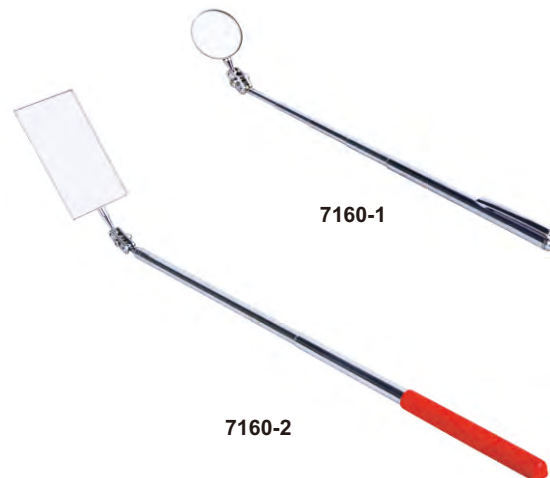

7512-1

MAGNIFICATION GLASSES

interchangeable lenses

head band (included)

7523-3D5

adjustable lens and LED angle

- Resin lens
- Interchangeable lenses
- Powered by 3 pcs AAA batteries (included)

Code	Lens number	Magnification
7523-3D5	5 pcs	1X
		1.5X
		2X
		2.5X
		3.5X

adjustable holder angle

moveable lens for focus

2 pcs LED

TELESCOPING INSPECTION MIRRORS

- Inspect hidden areas
- Rotation of the mirror: 360°
- Length of handle is adjustable, handle is made of stainless steel

Code	Size of mirror	Length
7160-1	Ø32mm	178~515mm
7160-2	50x90mm	330~490mm