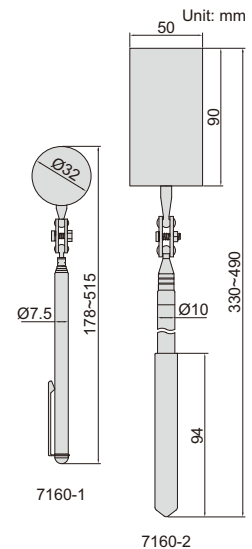

rotate lens to adjust focus

ON/OFF

7524-10

Code	Magnification	Lens diameter (ØD)	L	H	W
7524-10	10X	Ø30mm	60mm	50mm	56mm

MAGNIFIERS WITH ILLUMINATION

- Glass lens
- Powered by 3xAAA batteries (included)

Code	Magnification	Lens diameter (ØD)	L	h
7513-2	2X	Ø75mm	170mm	90mm
7513-4	4X	Ø50mm	145mm	90mm

Code	Magnification	Lens diameter (ØD)
7519-26	2X/6X	90mm

THREE WAYS MAGNIFIER WITH ILLUMINATION

- Resin lens
- Powered by 2xAA batteries (included) or power adapter (110~240V, 50~60Hz)

three ways use

Code	Magnification	Lens diameter (ØD/Ød)
7512-1	2X/4X	Ø120mm/Ø28mm

adjustable holder angle

moveable lens for focus

2 pcs LED

TELESCOPING INSPECTION MIRRORS

- Inspect hidden areas
- Rotation of the mirror: 360°
- Length of handle is adjustable, handle is made of stainless steel

Code	Size of mirror	Length
7160-1	Ø32mm	178~515mm
7160-2	50x90mm	330~490mm