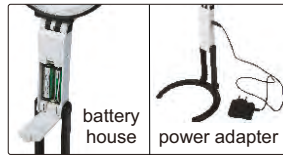

THREE WAYS MAGNIFIER WITH ILLUMINATION

- Resin lens
- Powered by 2xAA batteries (included) or power adapter (110~240V, 50~60Hz)